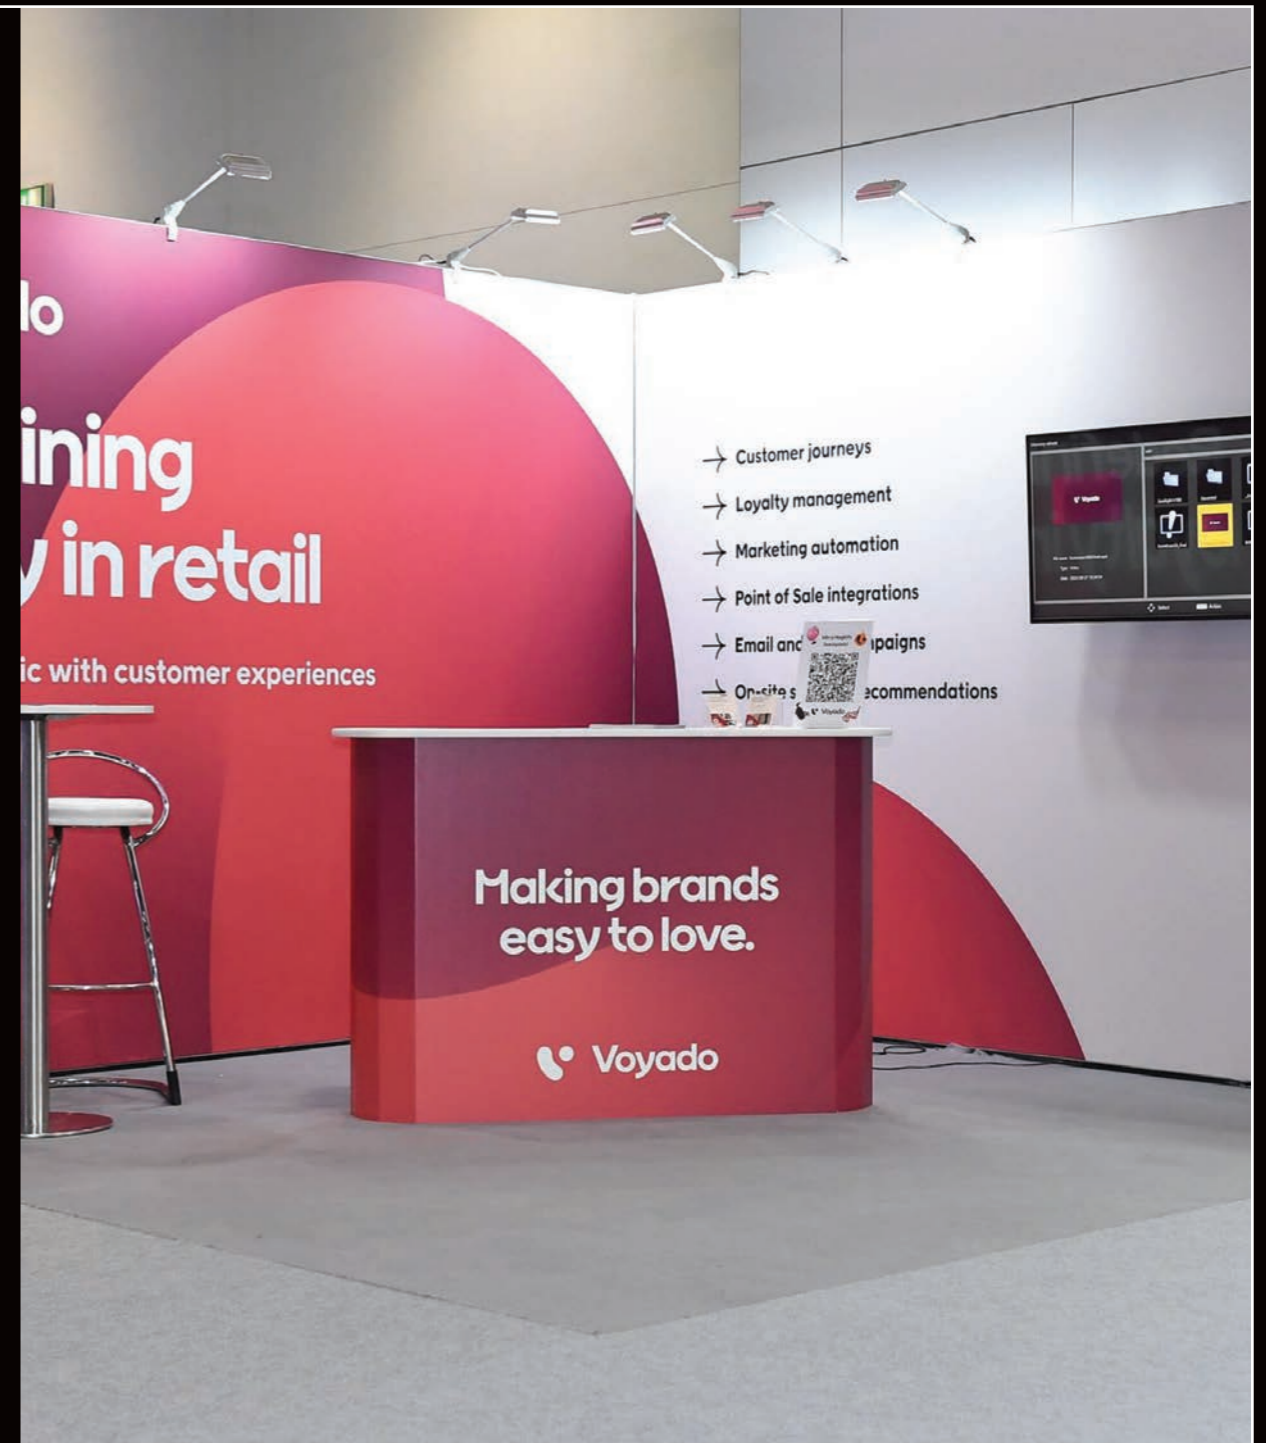

WHAT'S INCLUDED?

- Stand Structure & Seamless Fabric Tension Graphics
- Low Energy, High Output Spotlights
- 2 x 500w Socket Outlets
- Rewind Carpet (sustainable)
- Transportation, Installation & Dismantling
- Health & Safety paperwork completed/
  stand plan submissions

2.5m high - €440 per sqm
3m high - €545 per sqm