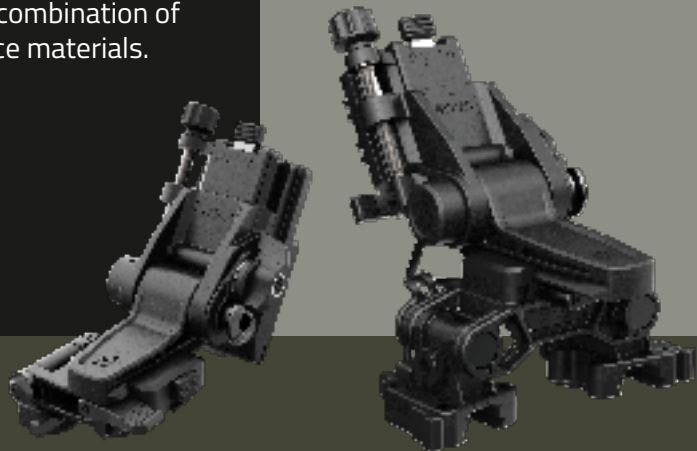

**NVG MOUNTS
ENERGY PACKS
COUNTER WEIGHTS**

**MADE IN AUSTRALIA
TRUSTED ACROSS EUROPE**