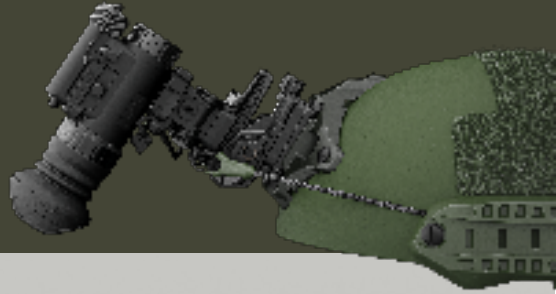

CONTACT & INFORMATION

Warren Schroder
warren@designworksgroup.net
+61 434 409 500